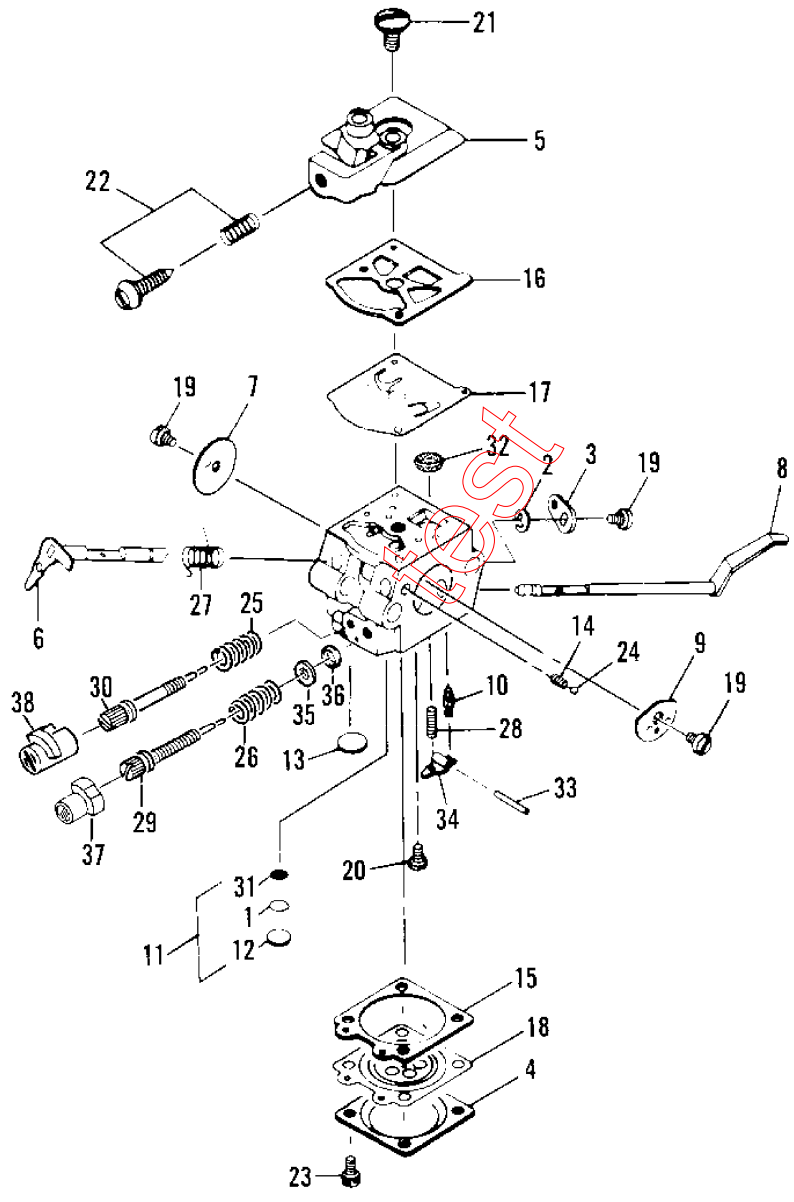

- | | | |
|--------|--------|--------|
| 324011 | 324009 | 322363 |
| 1 | 15 | 8 |
| 10 | 16 | 9 |
| 12 | 17 | 14 |
| 13 | 18 | 19 |
| 15 | | 24 |
| 16 | | |
| 17 | | |
| 18 | | |
| 20 | | |
| 28 | | |
| 32 | | |
| 33 | | |
| 34 | | |

Section: ST 280 CARBURETTOR ASSY WALBRO WT312

Pos.	Quantity	Spare part No	Description	Kit	Notes	New
------	----------	---------------	-------------	-----	-------	-----

WT
312

0	1	M323602-02	Carburettor assy			
1	1	M324011	Repair kit			
2	1	M324009	Gasket set			
3	1	M322363	Choke kit			
37	1	M323601	Adjusting sleeve			
38	1	M323602	Adjusting sleeve			